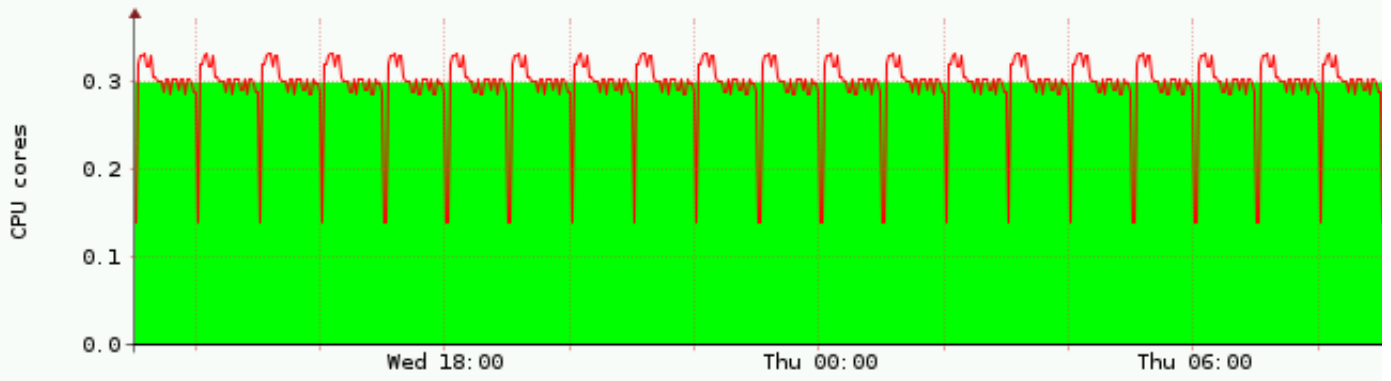

Historical reports

LPARs

Aggregated graph - all selected lpar in one

Graph link

Individual graphs

LPAR: 01LPAR11 : 13:00:00 25.11.2015 - 13:00:00 26.11.2015

Average
Entitled processor cores 0.30
Utilization in CPU cores 0.30
Entitled CPU utilization 99.0 %

LPAR: 01LPAR12 : 13:00:00 25.11.2015 - 13:00:00 26.11.2015

Average
Entitled processor cores 0.10
Utilization in CPU cores 0.04
Entitled CPU utilization 43.4 %