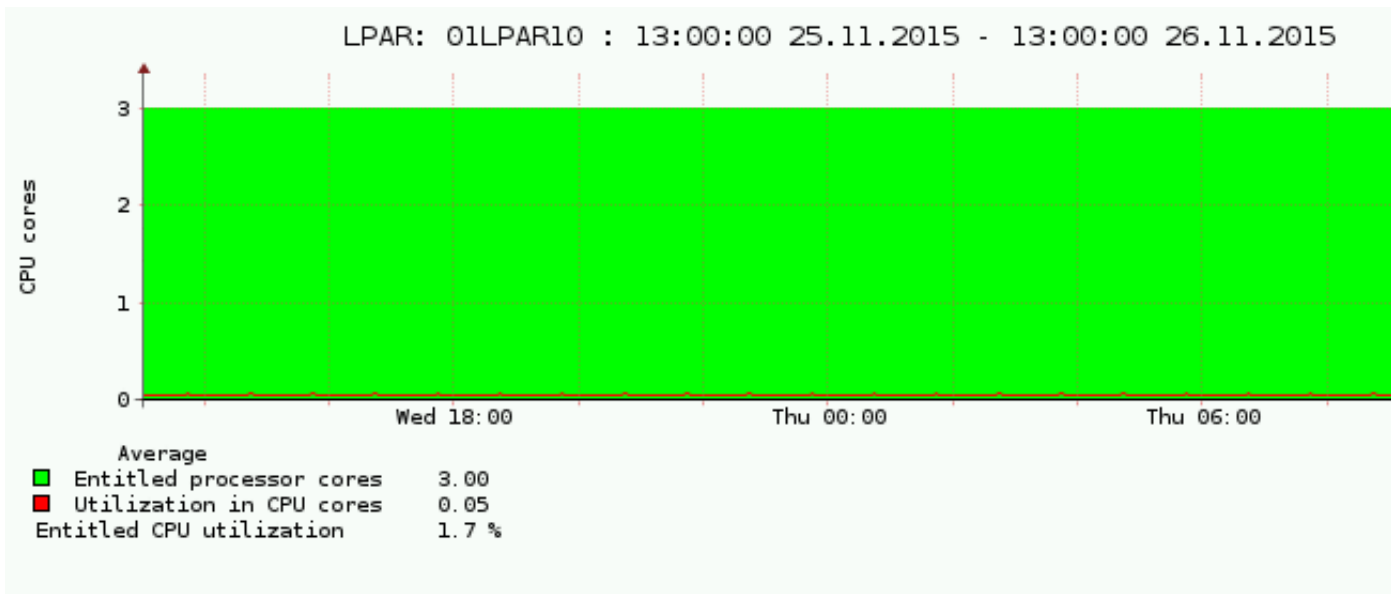

Historical reports

LPARs

Aggregated graph - all selected lpar in one

Graph link

Individual graphs

LPAR: 01LPAR11 : 13:00:00 25.11.2015 - 13:00:00 26.11.2015

Average
Entitled processor cores 0.30
Utilization in CPU cores 0.30
Entitled CPU utilization 99.0 %

LPAR: 01LPAR12 : 13:00:00 25.11.2015 - 13:00:00 26.11.2015

Average
Entitled processor cores 0.10
Utilization in CPU cores 0.04
Entitled CPU utilization 43.4 %