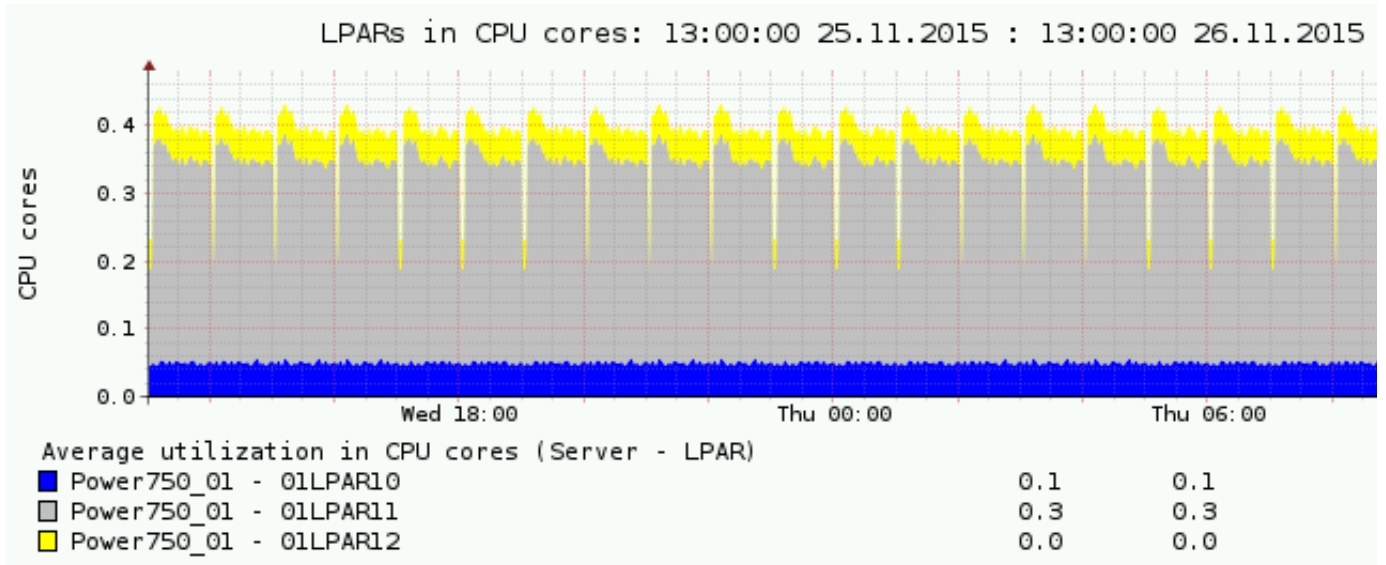

Historical reports

LPARs

Aggregated graph - all selected lpar in one

Graph link

Individual graphs

LPAR: 01LPAR11 : 13:00:00 25.11.2015 - 13:00:00 26.11.2015

Average
Entitled processor cores 0.30
Utilization in CPU cores 0.30
Entitled CPU utilization 99.0 %

LPAR: 01LPAR12 : 13:00:00 25.11.2015 - 13:00:00 26.11.2015

Average
Entitled processor cores 0.10
Utilization in CPU cores 0.04
Entitled CPU utilization 43.4 %