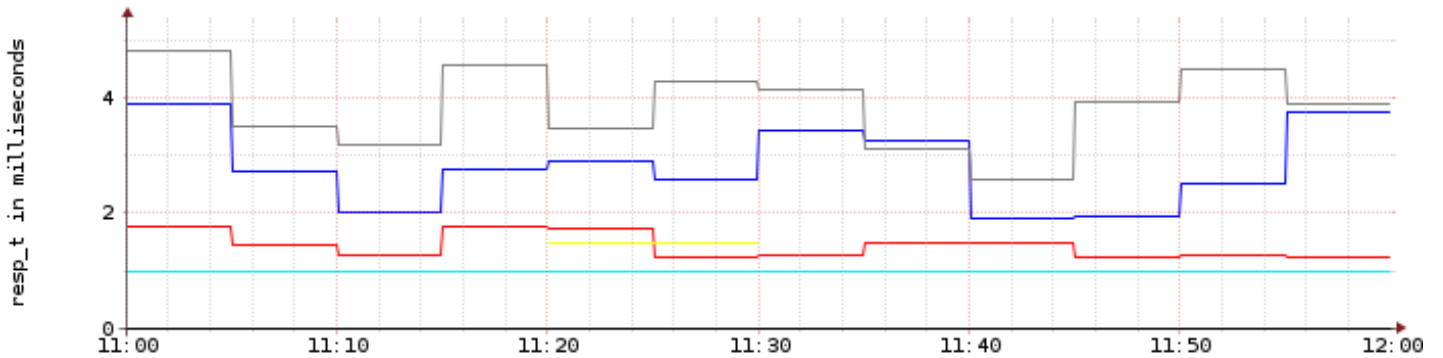

FUJITSU-ETERNUS : VOLUME : aggregated: resp_t : 11:00:00 05.02.2021 - 12:00:00 05.02.2021

resp_t [ms]	Avrg	Max		Avrg
thin2	1.4	1.8	thin	2.9
vol2	1.2	1.5	volxy	1.0
vol1	3.8	4.8		

Volumes under 0 msec in a peak are not graphed
etc/stor2rrd.cfg: VOLUME_RESPONSE_MAX

Updated Fri Feb 5 18:27:14 2021