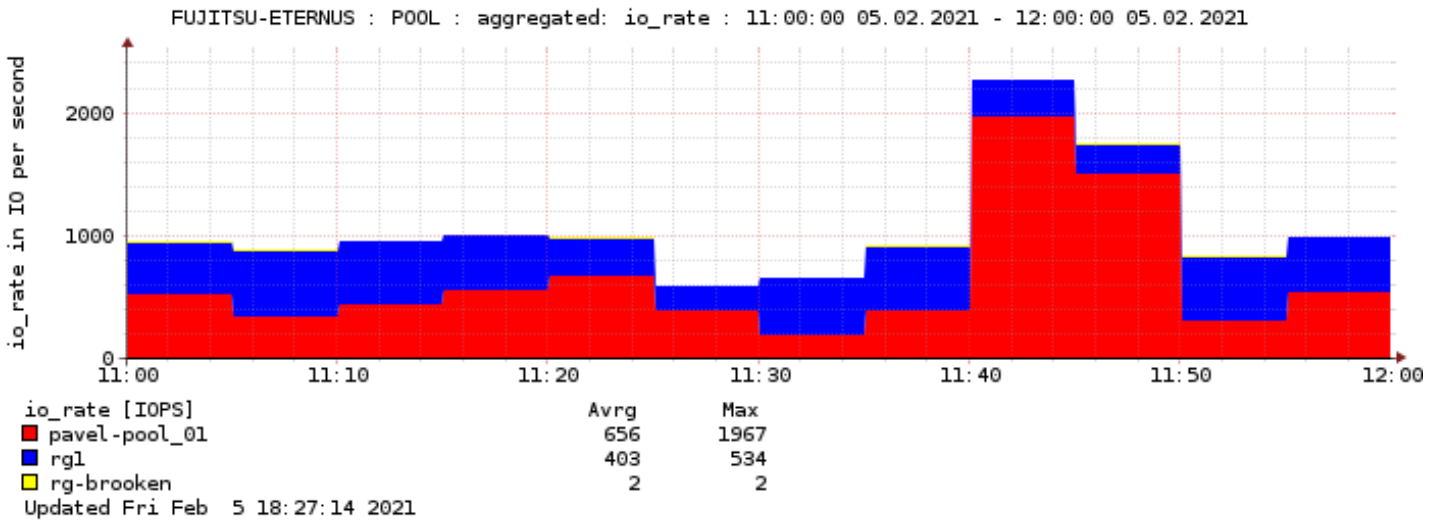

### IO

Pool	Total		Read		Write	
	avg	max	avg	max	avg	max
pavel-pool_01	656	1967	575	1858	80	114
rg-brooken	2	2	1	1	1	1
rg1	403	534	328	449	75	127

### Data [MB/sec]

Pool	Total		Read		Write	
	avg	max	avg	max	avg	max
pavel-pool_01	66.5	100.7	46.0	80.6	20.6	29.2
rg-brooken	2.0	2.0	1.0	1.0	1.0	1.0
rg1	53.9	70.2	35.5	49.3	18.4	31.2

### Block size [kB]

Pool	Total		Read		Write	
	avg	max	avg	max	avg	max
pavel-pool_01	129	169	104	144	263	272
rg-brooken	1024	1024	1024	1024	1024	1024

rg1	136	165	108	149	251	258
-----	-----	-----	-----	-----	-----	-----

## Graphs

FUJITSU-ETERNUS : VOLUME : aggregated: data\_rate : 11:00:00 05.02.2021 - 12:00:00 05.02.2021

data_rate [MB/sec]	Avrg	Max		Avrg
thin2	2.0	2.0	thin	64.5
vol2	0.3	1.1	volxy	2.0
vol1	53.6	70.2		
rest of vols total	0.0	0.0		