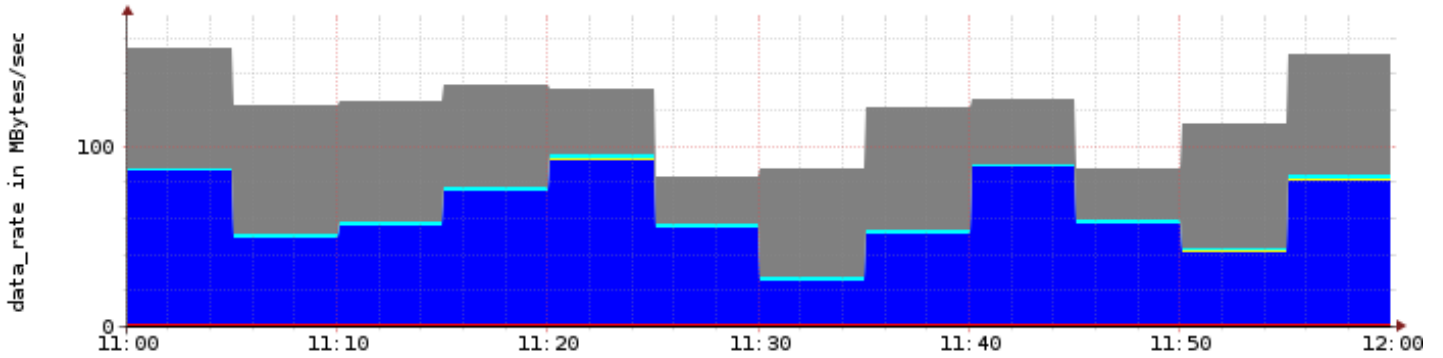

### Data [MB/sec]

Pool	Total		Read		Write	
	avg	max	avg	max	avg	max
pavel-pool_01	66.5	100.7	46.0	80.6	20.6	29.2
rg-brooken	2.0	2.0	1.0	1.0	1.0	1.0
rg1	53.9	70.2	35.5	49.3	18.4	31.2

### Block size [kB]

Pool	Total		Read		Write	
	avg	max	avg	max	avg	max
pavel-pool_01	129	169	104	144	263	272
rg-brooken	1024	1024	1024	1024	1024	1024

rg1	136	165	108	149	251	258
-----	-----	-----	-----	-----	-----	-----

## Graphs

FUJITSU-ETERNUS : VOLUME : aggregated: data\_rate : 11:00:00 05.02.2021 - 12:00:00 05.02.2021

data_rate [MB/sec]	Avrg	Max		Avrg
thin2	2.0	2.0	thin	64.5
vol2	0.3	1.1	volxy	2.0
vol1	53.6	70.2		
rest of vols total	0.0	0.0		