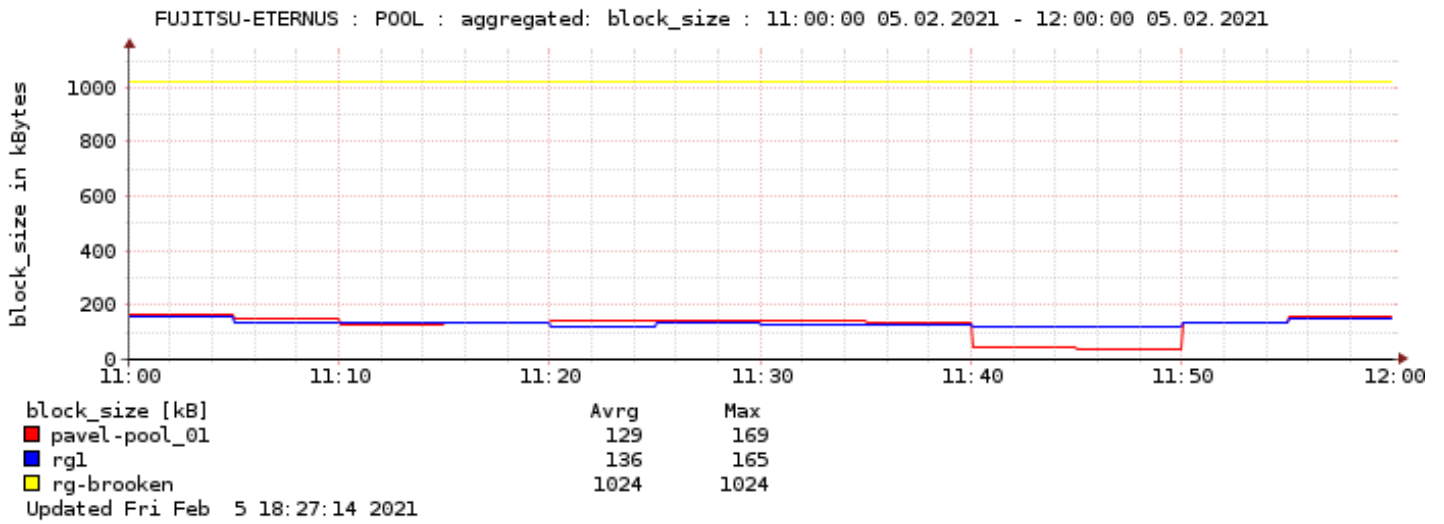

### IO

Pool	Total		Read		Write	
	avg	max	avg	max	avg	max
pavel-pool_01	656	1967	575	1858	80	114
rg-brooken	2	2	1	1	1	1
rg1	403	534	328	449	75	127

### Data [MB/sec]

Pool	Total		Read		Write	
	avg	max	avg	max	avg	max
pavel-pool_01	66.5	100.7	46.0	80.6	20.6	29.2
rg-brooken	2.0	2.0	1.0	1.0	1.0	1.0
rg1	53.9	70.2	35.5	49.3	18.4	31.2

### Block size [kB]

Pool	Total		Read		Write	
	avg	max	avg	max	avg	max
pavel-pool_01	129	169	104	144	263	272
rg-brooken	1024	1024	1024	1024	1024	1024

rg1	136	165	108	149	251	258
-----	-----	-----	-----	-----	-----	-----

## Graphs

FUJITSU-ETERNUS : VOLUME : aggregated: data\_rate : 11:00:00 05.02.2021 - 12:00:00 05.02.2021

data_rate [MB/sec]	Avrg	Max		Avrg
thin2	2.0	2.0	thin	64.5
vol2	0.3	1.1	volxy	2.0
vol1	53.6	70.2		
rest of vols total	0.0	0.0		