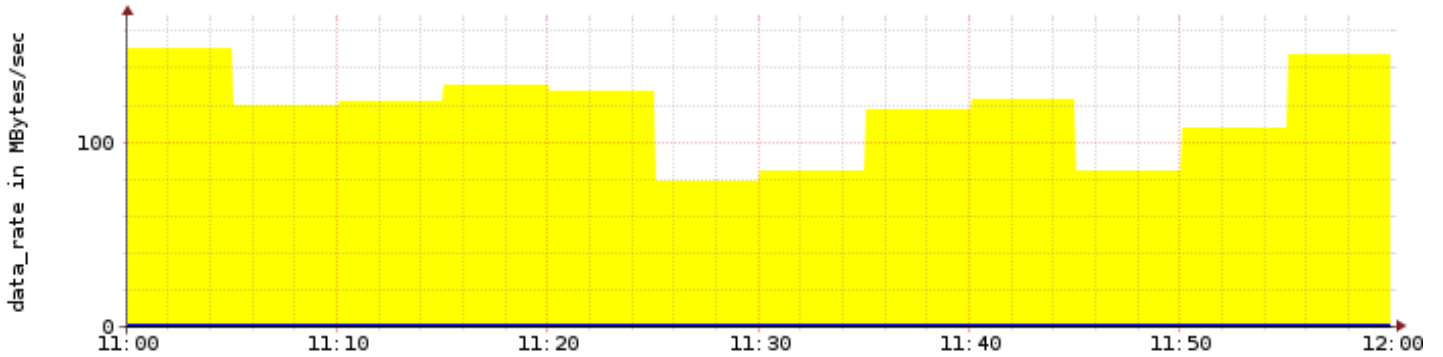

Updated Fri Feb 5 18:27:14 2021

FUJITSU-ETERNUS : PORT : aggregated: io\_rate : 11:00:00 05.02.2021 - 12:00:00 05.02.2021

io_rate [IOPS]		Avrg	Max
■	CM0 CA0 Port0 (FC 500000E0DA4C9B20)	0	0
■	CM0 CA0 Port1 (FC 500000E0DA4C9B21)	2	2
■	CM1 CA0 Port0 (FC 500000E0DA4C9B30)	1056	2259
■	CM1 CA0 Port1 (FC 500000E0DA4C9B31)	0	0

Updated Fri Feb 5 18:27:14 2021

FUJITSU-ETERNUS : PORT : aggregated: data\_rate : 11:00:00 05.02.2021 - 12:00:00 05.02.2021

data_rate [MB/sec]		Avrg	Max
■	CM0 CA0 Port0 (FC 500000E0DA4C9B20)	0.0	0.0
■	CM0 CA0 Port1 (FC 500000E0DA4C9B21)	2.0	2.0
■	CM1 CA0 Port0 (FC 500000E0DA4C9B30)	117.2	153.1
■	CM1 CA0 Port1 (FC 500000E0DA4C9B31)	0.0	0.0