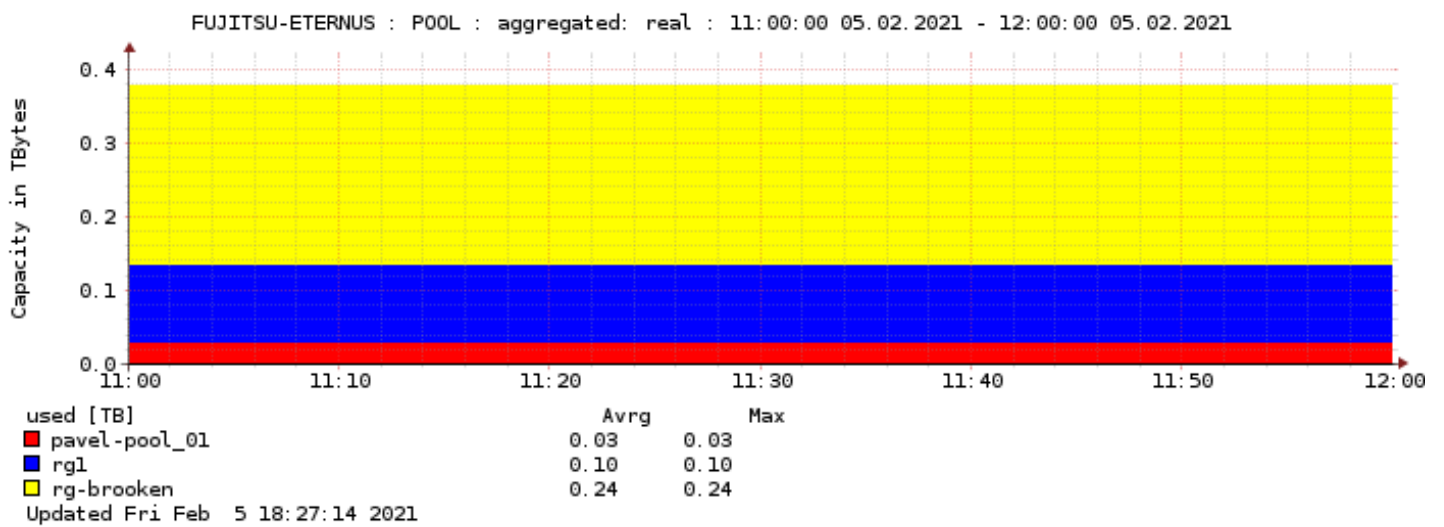

### IO

Pool	Total		Read		Write	
	avg	max	avg	max	avg	max
pavel-pool_01	656	1967	575	1858	80	114
rg-brooken	2	2	1	1	1	1
rg1	403	534	328	449	75	127

### Data [MB/sec]

Pool	Total		Read		Write	
	avg	max	avg	max	avg	max
pavel-pool_01	66.5	100.7	46.0	80.6	20.6	29.2
rg-brooken	2.0	2.0	1.0	1.0	1.0	1.0
rg1	53.9	70.2	35.5	49.3	18.4	31.2

### Block size [kB]

Pool	Total		Read		Write	
	avg	max	avg	max	avg	max
pavel-pool_01	129	169	104	144	263	272
rg-brooken	1024	1024	1024	1024	1024	1024

rg1	136	165	108	149	251	258
-----	-----	-----	-----	-----	-----	-----

## Graphs

FUJITSU-ETERNUS : VOLUME : aggregated: data\_rate : 11:00:00 05.02.2021 - 12:00:00 05.02.2021

data_rate [MB/sec]	Avrg	Max		Avrg
thin2	2.0	2.0	thin	64.5
vol2	0.3	1.1	volxy	2.0
vol1	53.6	70.2		
rest of vols total	0.0	0.0		