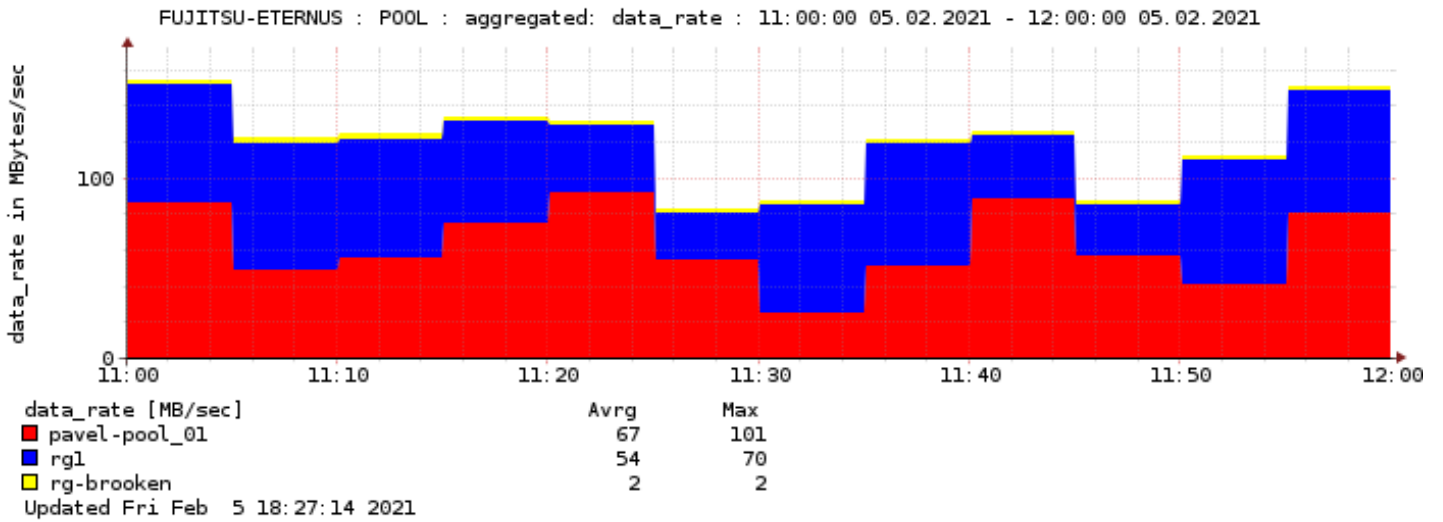

### IO

Pool	Total		Read		Write	
	avg	max	avg	max	avg	max
pavel-pool_01	656	1967	575	1858	80	114
rg-brooken	2	2	1	1	1	1
rg1	403	534	328	449	75	127

### Data [MB/sec]

Pool	Total		Read		Write	
	avg	max	avg	max	avg	max
pavel-pool_01	66.5	100.7	46.0	80.6	20.6	29.2
rg-brooken	2.0	2.0	1.0	1.0	1.0	1.0
rg1	53.9	70.2	35.5	49.3	18.4	31.2

### Block size [kB]

Pool	Total		Read		Write	
	avg	max	avg	max	avg	max
pavel-pool_01	129	169	104	144	263	272
rg-brooken	1024	1024	1024	1024	1024	1024

rg1	136	165	108	149	251	258
-----	-----	-----	-----	-----	-----	-----

## Graphs

FUJITSU-ETERNUS : VOLUME : aggregated: data\_rate : 11:00:00 05.02.2021 - 12:00:00 05.02.2021

data_rate [MB/sec]	Avrg	Max		Avrg
thin2	2.0	2.0	thin	64.5
vol2	0.3	1.1	volxy	2.0
vol1	53.6	70.2		
rest of vols total	0.0	0.0		