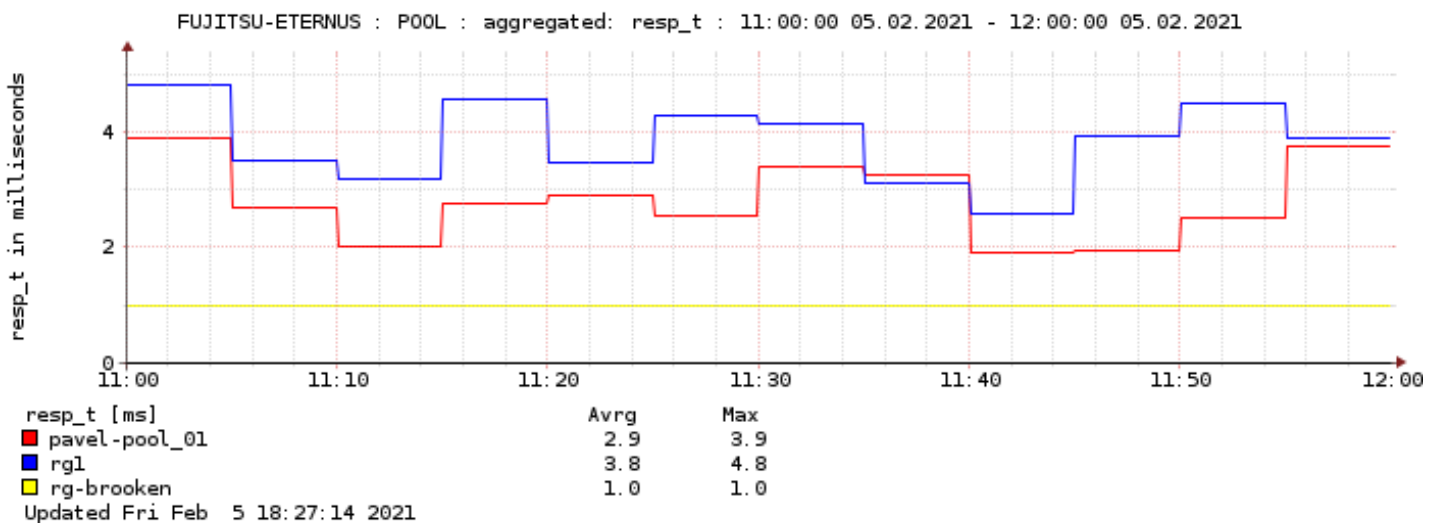

### IO

Pool	Total		Read		Write	
	avg	max	avg	max	avg	max
pavel-pool_01	656	1967	575	1858	80	114
rg-brooken	2	2	1	1	1	1
rg1	403	534	328	449	75	127

### Data [MB/sec]

Pool	Total		Read		Write	
	avg	max	avg	max	avg	max
pavel-pool_01	66.5	100.7	46.0	80.6	20.6	29.2
rg-brooken	2.0	2.0	1.0	1.0	1.0	1.0
rg1	53.9	70.2	35.5	49.3	18.4	31.2

### Block size [kB]

Pool	Total		Read		Write	
	avg	max	avg	max	avg	max
pavel-pool_01	129	169	104	144	263	272
rg-brooken	1024	1024	1024	1024	1024	1024

rg1	136	165	108	149	251	258
-----	-----	-----	-----	-----	-----	-----

## Graphs

FUJITSU-ETERNUS : VOLUME : aggregated: data\_rate : 11:00:00 05.02.2021 - 12:00:00 05.02.2021

data_rate [MB/sec]	Avrg	Max		Avrg
thin2	2.0	2.0	thin	64.5
vol2	0.3	1.1	volxy	2.0
vol1	53.6	70.2		
rest of vols total	0.0	0.0		