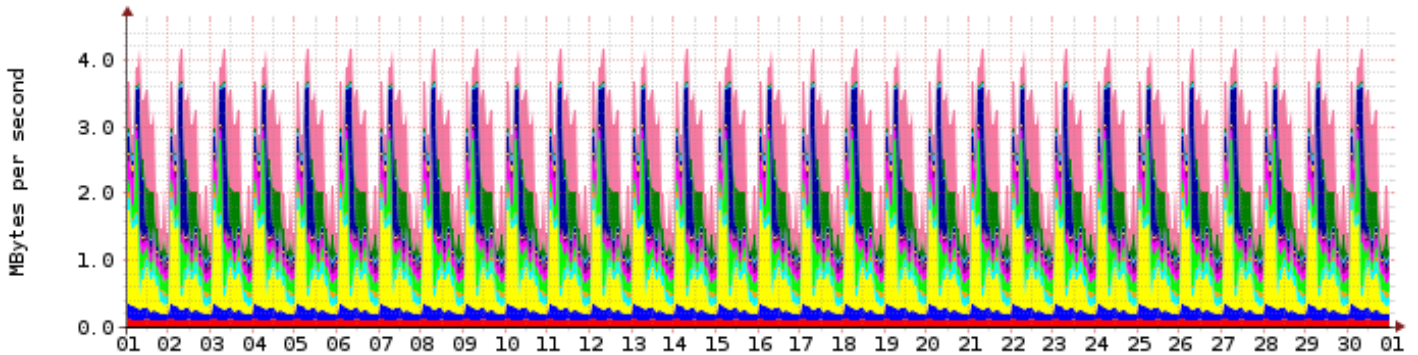

SANPORT : SAN-switch-B2 : san_data_sum_out : 00:00:00 01.04.2018 - 00:00:00 01.05.2018

[MB/sec]	Avg	Max
0 [SAN-switch-B2-p00]	0.1	0.2
1 [SAN-switch-B2-p01]	0.1	0.2
2 [SAN-switch-B2-p02]	0.6	1.4
3 [SAN-switch-B2-p03]	0.1	0.2
4 [SAN-switch-B2-p04]	0.0	0.1
5 [SAN-switch-B2-p05]	0.3	1.1
6 [SAN-switch-B2-p06]	0.0	0.0
7 [SAN-switch-B2-p07]	0.2	0.4
8 [SAN-switch-B2-p08]	0.1	0.1
9 [SAN-switch-B2-p09]	0.0	0.1
10 [SAN-switch-B2-p10]	0.4	2.1
11 [SAN-switch-B2-p11]	0.0	0.1
12 [SAN-switch-B2-p12-not_used]	0.2	0.7
13 [SAN-switch-B2-p13-not_used]	0.0	0.0
14 [SAN-switch-B2-p14-not_used]	0.0	0.0
15 [SAN-switch-B2-p15-uplink]	0.7	1.4
16	0.0	0.0
17	0.0	0.0
18	0.0	0.0
19	0.0	0.0
20	0.0	0.0
21	0.0	0.0
22	0.0	0.0
23	0.0	0.0

SANPORT : SAN-switch-B2 : san_data_sum_in : 00:00:00 01.04.2018 - 00:00:00 01.05.2018