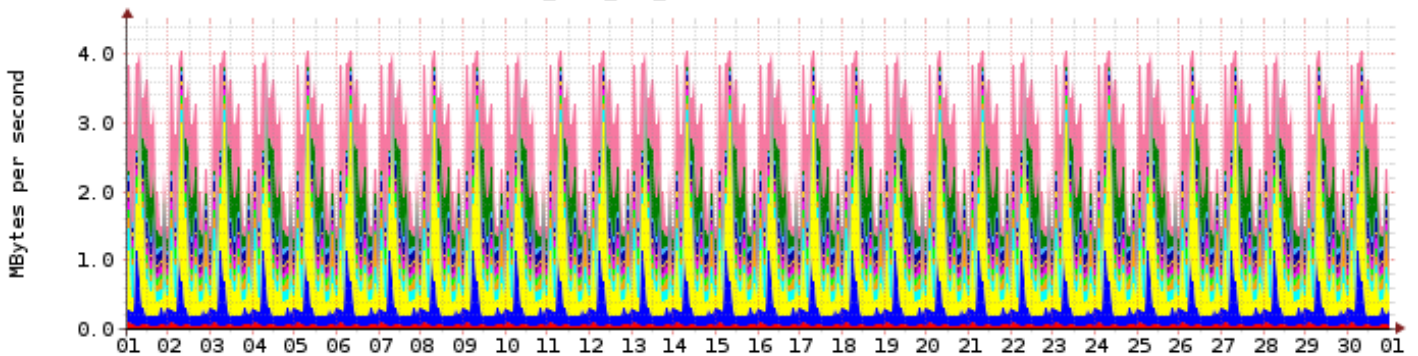

[MB/sec]	Avg	Max
0 [SAN-switch-B2-p00]	0.1	0.1
1 [SAN-switch-B2-p01]	0.3	1.1
2 [SAN-switch-B2-p02]	0.7	2.3
3 [SAN-switch-B2-p03]	0.2	0.5
4 [SAN-switch-B2-p04]	0.1	0.5
5 [SAN-switch-B2-p05]	0.1	0.2
6 [SAN-switch-B2-p06]	0.0	0.0
7 [SAN-switch-B2-p07]	0.1	0.1
8 [SAN-switch-B2-p08]	0.1	0.1
9 [SAN-switch-B2-p09]	0.0	0.1
10 [SAN-switch-B2-p10]	0.1	0.2
11 [SAN-switch-B2-p11]	0.1	0.1
12 [SAN-switch-B2-p12-not_used]	0.3	1.0
13 [SAN-switch-B2-p13-not_used]	0.0	0.0
14 [SAN-switch-B2-p14-not_used]	0.0	0.0
15 [SAN-switch-B2-p15-uplink]	0.8	1.5
16	0.0	0.0
17	0.0	0.0
18	0.0	0.0
19	0.0	0.0
20	0.0	0.0
21	0.0	0.0
22	0.0	0.0
23	0.0	0.0