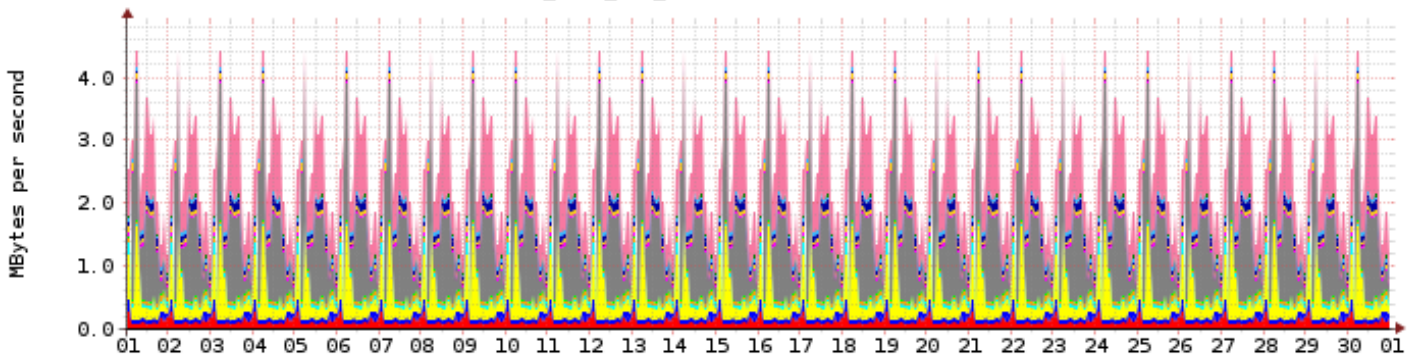

[MB/sec]	Avg	Max
0 [SAN-switch-B1-p00]	0.1	0.3
1 [SAN-switch-B1-p01]	0.1	0.2
2 [SAN-switch-B1-p02]	0.4	1.5
3 [SAN-switch-B1-p03]	0.1	0.2
4 [SAN-switch-B1-p04]	0.1	0.1
5 [SAN-switch-B1-p05]	0.0	0.0
6 [SAN-switch-B1-p06]	1.0	2.2
7 [SAN-switch-B1-p07]	0.0	0.1
8 [SAN-switch-B1-p08]	0.0	0.0
9 [SAN-switch-B1-p09]	0.1	0.1
10 [SAN-switch-B1-p10]	0.1	0.2
11 [SAN-switch-B1-p11]	0.1	0.1
12 [SAN-switch-B1-p12-not_used]	0.0	0.1
13 [SAN-switch-B1-p13-not_used]	0.0	0.0
14 [SAN-switch-B1-p14-not_used]	0.0	0.0
15 [SAN-switch-B1-p15-uplink]	0.7	1.5
16	0.0	0.0
17	0.0	0.0
18	0.0	0.0
19	0.0	0.0
20	0.0	0.0
21	0.0	0.0
22	0.0	0.0
23	0.0	0.0