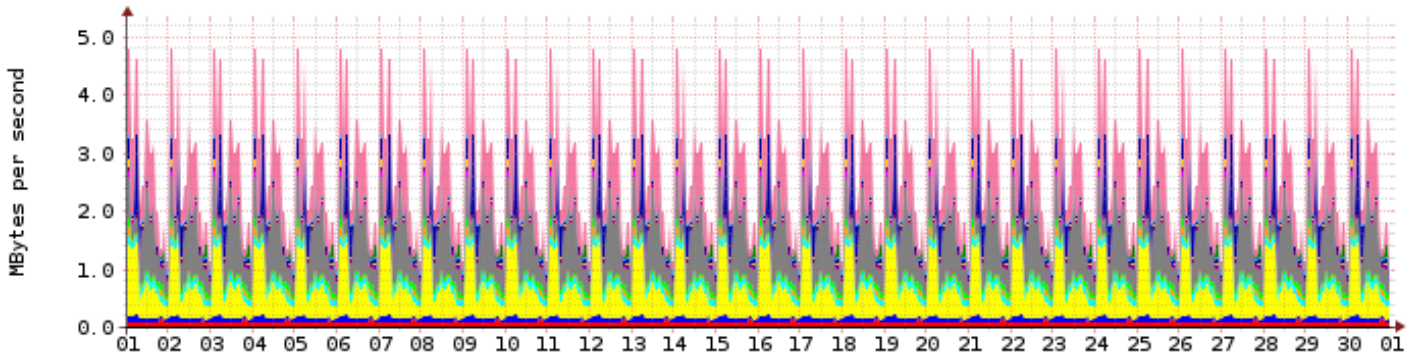

SANPORT : SAN-switch-B1 : san_data_sum_out : 00:00:00 01.04.2018 - 00:00:00 01.05.2018

[MB/sec]	Avg	Max
0 [SAN-switch-B1-p00]	0.1	0.2
1 [SAN-switch-B1-p01]	0.1	0.1
2 [SAN-switch-B1-p02]	0.6	1.2
3 [SAN-switch-B1-p03]	0.1	0.1
4 [SAN-switch-B1-p04]	0.1	0.2
5 [SAN-switch-B1-p05]	0.1	0.1
6 [SAN-switch-B1-p06]	0.6	1.4
7 [SAN-switch-B1-p07]	0.0	0.1
8 [SAN-switch-B1-p08]	0.1	0.1
9 [SAN-switch-B1-p09]	0.0	0.1
10 [SAN-switch-B1-p10]	0.2	1.4
11 [SAN-switch-B1-p11]	0.0	0.1
12 [SAN-switch-B1-p12-not_used]	0.0	0.2
13 [SAN-switch-B1-p13-not_used]	0.0	0.0
14 [SAN-switch-B1-p14-not_used]	0.0	0.0
15 [SAN-switch-B1-p15-uplink]	0.8	1.4
16	0.0	0.0
17	0.0	0.0
18	0.0	0.0
19	0.0	0.0
20	0.0	0.0
21	0.0	0.0
22	0.0	0.0
23	0.0	0.0

SANPORT : SAN-switch-B1 : san_data_sum_in : 00:00:00 01.04.2018 - 00:00:00 01.05.2018