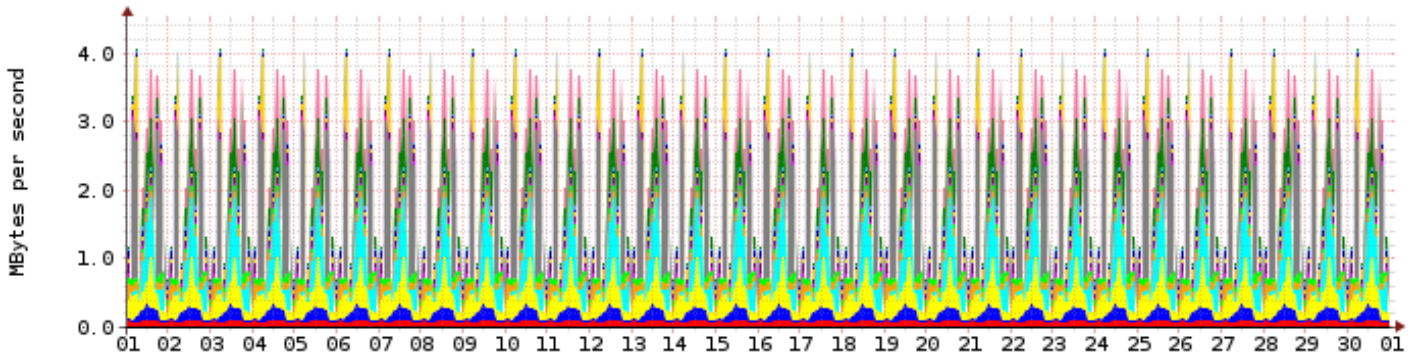

SANPORT : SAN-switch-A1 : san_data_sum_out : 00:00:00 01.04.2018 - 00:00:00 01.05.2018

[MB/sec]	Avg	Max
0 [SAN-switch-A1-p00]	0.1	0.1
1 [SAN-switch-A1-p01]	0.1	0.2
2 [SAN-switch-A1-p02]	0.3	0.8
3 [SAN-switch-A1-p03]	0.4	0.9
4 [SAN-switch-A1-p04]	0.1	0.2
5 [SAN-switch-A1-p05]	0.1	0.1
6 [SAN-switch-A1-p06]	2.0	2.3
7 [SAN-switch-A1-p07]	0.0	0.0
8 [SAN-switch-A1-p08]	0.1	0.1
9 [SAN-switch-A1-p09]	0.2	1.1
10 [SAN-switch-A1-p10]	0.1	0.1
11 [SAN-switch-A1-p11]	0.0	0.1
12 [SAN-switch-A1-p12-not_used]	0.2	0.7
13 [SAN-switch-A1-p13-not_used]	0.0	0.0
14 [SAN-switch-A1-p14-not_used]	0.0	0.0
15 [SAN-switch-A1-p15-uplink]	0.4	0.7
16	0.0	0.0
17	0.0	0.0
18	0.0	0.0
19	0.0	0.0
20	0.0	0.0
21	0.0	0.0
22	0.0	0.0
23	0.0	0.0

SANPORT : SAN-switch-A1 : san_data_sum_in : 00:00:00 01.04.2018 - 00:00:00 01.05.2018